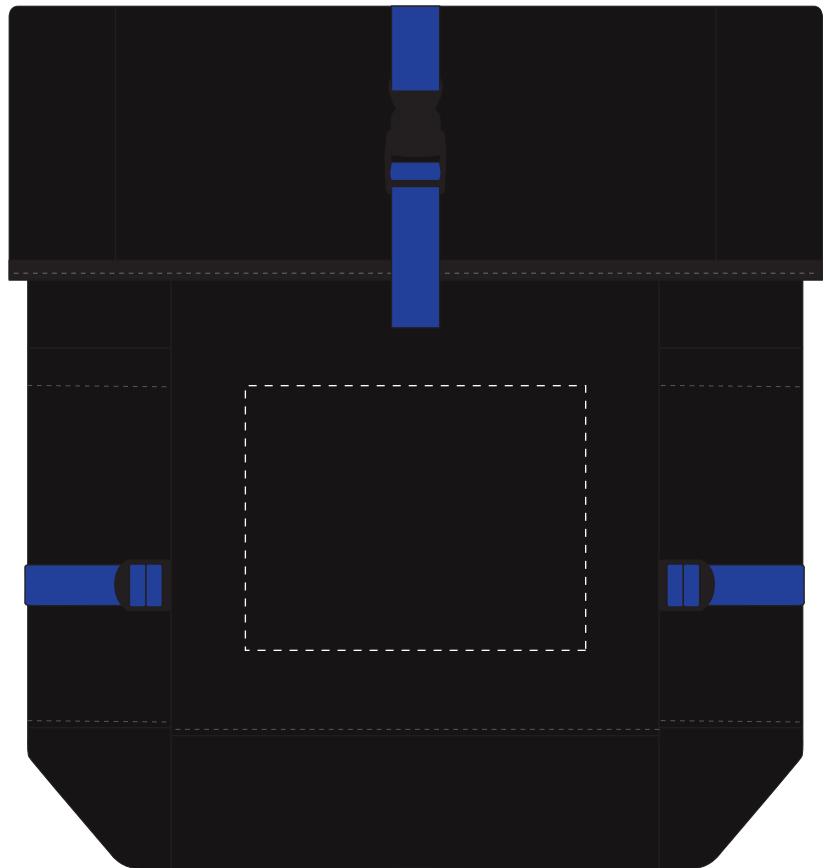

Your Ref:	Quantity:	Product Code: QB0455
Our Ref:	Version: 1	Product Colour: ROYAL BLUE

PRINTING CONCERNS:**PRODUCT INFO: DUE TO THE NATURE OF THE PRODUCT THE PRINT POSITION MAY VARY BY 2 - 3 MM**

We stock this item in the following colours

**PANTONE REFERENCE(S)**

Full Colour Printing

ARTWORK SCALE 25%

The dashed line is to demonstrate print area and will not appear on your printed item

PLEASE NOTE:

- All colours including print and product are for visual purposes only and should not be regarded as the actual colour of the product and print.
- Some products may vary from batch to batch and may differ from previous orders.
- The colour and texture of a product can also have an effect on the final print colour.
- By approving this order we accept that you understand these terms.

To proceed, please approve visual via the online system.

ARTWORK SCALE 100%
Max print area: 180mm x 140mm